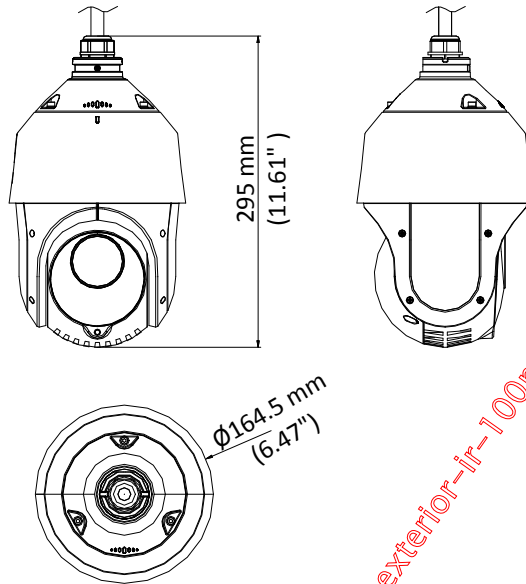

<https://www.e-camere.ro/supraveghere-video/camere/hikvision/camera-2mp-exterior-ir-100m-zoom-25x-hikvision-ds-2ae4225ti-a/>

Infrared	
IR Distance	Up to 100 m
IR Intensity	Automatically adjusted depending on the zoom ratio
Input/Output	
Video Output	1 turbo 1080p output/1 CVBS output, (NTSC or PAL composite, BNC)
RS-485 Interface	Half-duplex mode Self-adaptive HIKVISION, Pelco-P, Pelco-D protocol
UTC function	UTC protocol (or HIKVISION-C protocol in previous DVR)
General	
Menu Language	English
Power	12 VDC Max.20 W (IR:7 W)
Working Temperature	-30° C to 65° C (-22° F to 149° F)
Working Humidity	90% or less
Protection Level	IP66 standard (outdoor dome) TVS 4,000 V lightning protection, surge protection and voltage transient protection
Mounting	Various mounting modes optional
Dimension	Ø 164.5 mm × 295 mm (Ø 6.47" × 11.61")
Weight (approx.)	2 Kg (4.41 lb.)

<https://www.e-camere.ro/supraveghere-video/camere/HikVision/camera-2mp-exterior-ir-100m-zoom-25x-hikvision-ds-2ae4225ti-a/>

Order Model

DS-2AE4225TI-D

Dimensions

Accessories

DS-1602ZJ
Wall Mount

DS-1602ZJ-Conner
Conner Mount